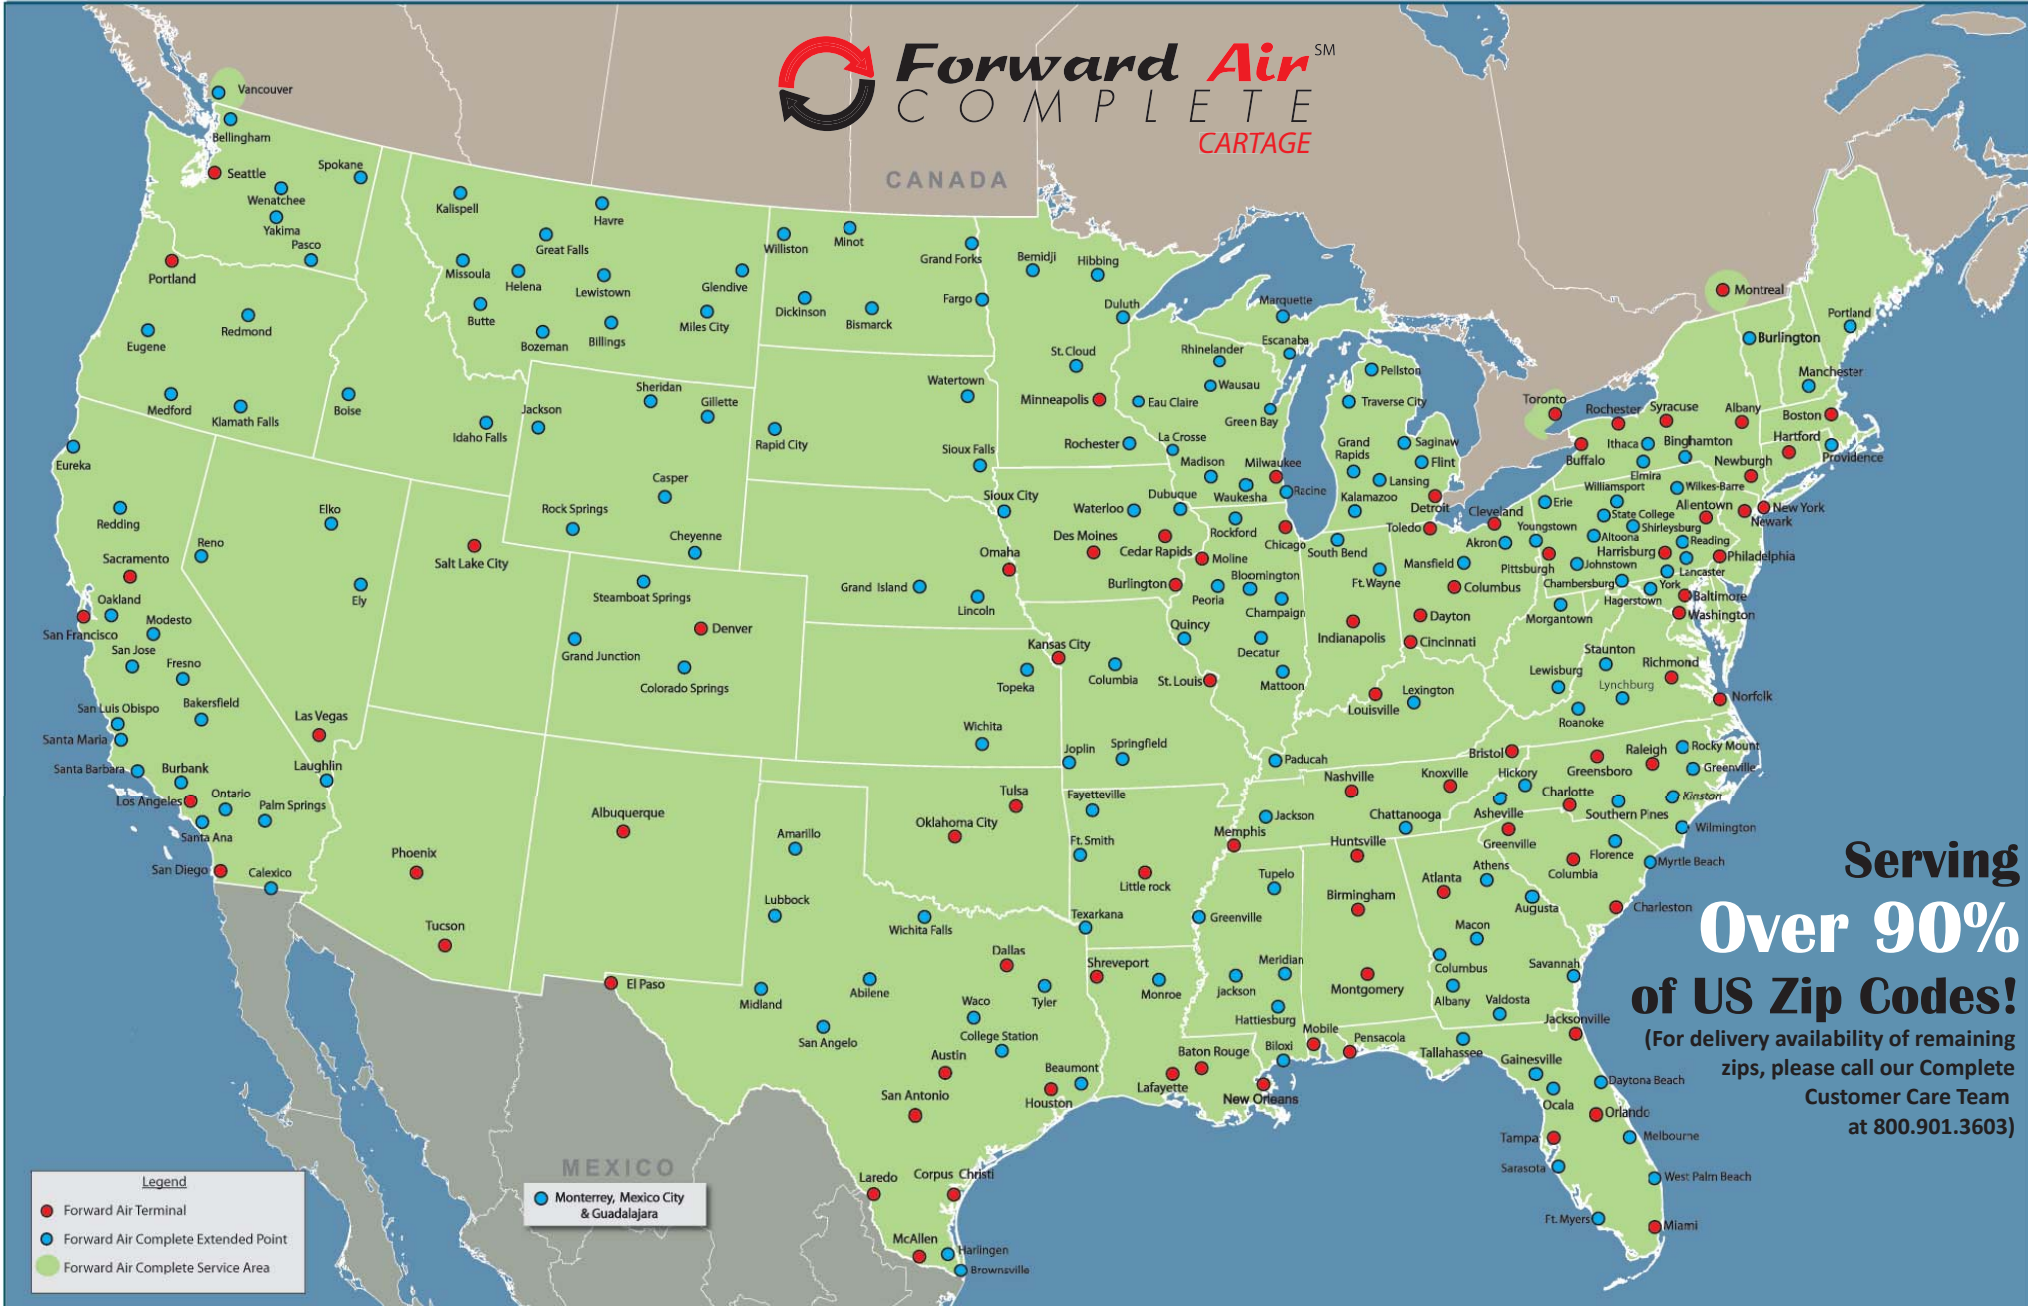

How many **Forward Air Complete Cartage** trucks can you find in this picture?

**Take a look around and you'll see us nearly everywhere...** That's because we deliver to over 41,000 zip codes in the United States and Canada. Serving nearly 38,000 in the US alone - we cover over 90% of the nation! That doesn't mean we have to stop there. We're continuously expanding, so if you find your zip code isn't listed at [ForwardAir.com](http://ForwardAir.com), simply call our Complete Customer Care team at **800.901.3603** for delivery availability in your area.

You may have seen our trucks running up/down the highway to/from our Top 25 Complete Cartage Extended Points. These high frequency lanes offer super fast delivery within our expansion program! From the cities listed on the reverse side, you can ship to the majority of outlying points surrounding these areas within two days on average from our designated routing stations.

Just think of our extended points as minor airports across the country. You can gain entry into far reaching areas - significantly extending your shipping possibilities. Forward Air Complete Cartage Extended Points can assist you in making the stretch into a wide range of markets. Our final mile service is ideal for your growing business. Grow with us. Ship Forward Air Complete Cartage today.

MONTERREY, MEXICO CITY & GUADALAJARA

**TOP FORWARD AIR COMPLETE CARTAGE EXTENDED POINTS**

City	State	Code	City	State	Code	City	State	Code	City	State	Code	City	State	Code
Boise	ID	BOI	Hagerstown	MD	HGR	Madison	WI	MSN	Reno	NV	RNO	Spokane	WA	GEG
Chattanooga	TN	CHA	Harrisonburg	VA	SHD	Manchester	NH	MHT	Roanoke	VA	ROA	Vancouver	BC	YVR
Colorado Springs	CO	COS	Jackson	MS	JAN	Ontario	CA	ONT	San Jose	CA	SJC	Waterloo	IA	ALO
Dubuque	IA	DBQ	Lexington	KY	LEX	Portland	ME	PWM	Savannah	GA	SAV	W. Palm Beach	FL	PBI
Ft. Myers	FL	RSW	Lincoln	NE	LNK	Providence	RI	PVD	South Bend	IN	SBN	Wichita	KS	ICT